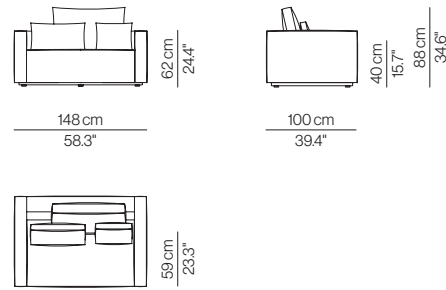

Armchair B2

Two Seater Sofa S2P

Three Seater Sofa S3P

Four Seater Sofa S4P

Chaise Longue CHL1

Chaise Longue CHL2

Lateral Element MDB2

Lateral Element MDB3

Lateral Element MDB4

Two Seater Central Element MD2P

Three Seater Central Element MD3P

Four Seater Central Element MD4P

Corner Element RI1P

Four Seater Corner Element RI2P

Armchair B2E

Two Seater Sofa S2PE

Three Seater Sofa S3PE

Four Seater Sofa S4PE

Lateral Element MDB2E

Lateral Element MDB3E

Lateral Element MDB4E

PROABRZ

PROABRZE

Chaise Longue CHL1E