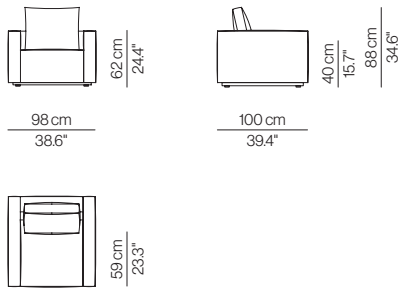

Armchair B2

Two Seater Sofa S2P

Three Seater Sofa S3P

Four Seater Sofa S4P

Chaise Longue CHL1

Chaise Longue CHL2

Lateral Element MDB2

Lateral Element MDB3

Lateral Element MDB4

Two Seater Central Element MD2P

Three Seater Central Element MD3P

Four Seater Central Element MD4P

Corner Element RI1P

Four Seater Corner Element RI2P

Armchair B2E

Two Seater Sofa S2PE

Three Seater Sofa S3PE

Four Seater Sofa S4PE

Lateral Element MDB2E

Lateral Element MDB3E

Lateral Element MDB4E

PROABRZ

PROABRZE

Chaise Longue CHL1E