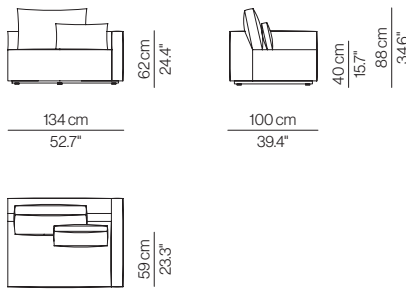

Armchair B2

Two Seater Sofa S2P

Three Seater Sofa S3P

Four Seater Sofa S4P

Chaise Longue CHL1

Chaise Longue CHL2

Lateral Element MDB2

Lateral Element MDB3

Lateral Element MDB4

Two Seater Central Element MD2P

Three Seater Central Element MD3P

Four Seater Central Element MD4P

Corner Element RI1P

Four Seater Corner Element RI2P

Armchair B2E

Two Seater Sofa S2PE

Three Seater Sofa S3PE

Four Seater Sofa S4PE

Lateral Element MDB2E

Lateral Element MDB3E

Lateral Element MDB4E

PROABRZ

PROABRZE

Chaise Longue CHL1E