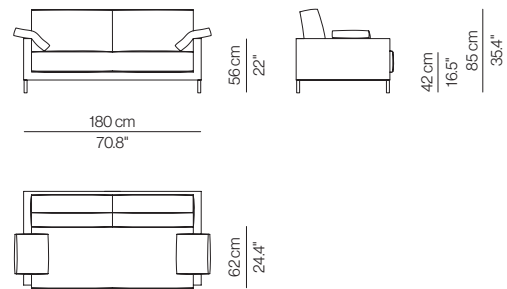

Two Seater Central Elem. MD2

Three Seater Central Elem. MD3

Four Seater Central Elem. MD4

Four Seater Central XL MD4XL

Corner Element RI

Chaise Longue 90 CHL2

Chaise Longue 100 CHL3

Chaise Longue 120 CHL4

Love Seat / L LWS-L

Two Seater Sofa / L S2P-L

Three Seater Sofa / L S3P-L

Four Seater Sofa / L S4P-L

Four Seater Sofa XL / L S4PXL-L

Cushions CJAUX