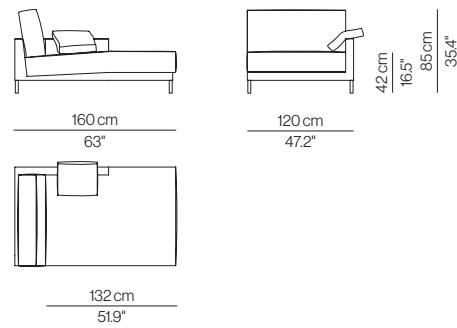

Armchair B1

Armchair B2

Love Seat LWS

Two Seater Sofa S2P

Three Seater Sofa S3P

Four Seater Sofa S4P

Four Seater Sofa XL S4PXL

Pouf PF100

Two Seater Central Elem. MD2

Three Seater Central Elem. MD3

Four Seater Central Elem. MD4

Four Seater Central XL MD4XL

Corner Element RI

Chaise Longue 90 CHL2

Chaise Longue 100 CHL3

Chaise Longue 120 CHL4

Love Seat / L LWS-L

Two Seater Sofa / L S2P-L

Three Seater Sofa / L S3P-L

Four Seater Sofa / L S4P-L

Four Seater Sofa XL / L S4PXL-L

Cushions CJAUX