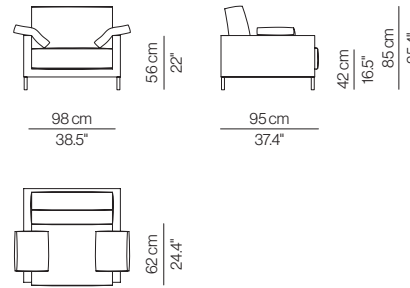

Armchair B1

Armchair B2

Love Seat LWS

Two Seater Sofa S2P

Three Seater Sofa S3P

Four Seater Sofa S4P

Four Seater Sofa XL S4PXL

Pouf PF100

Love Seat / L LWS-L

Two Seater Sofa / L S2P-L

Three Seater Sofa / L S3P-L

Four Seater Sofa / L S4P-L

Four Seater Sofa XL / L S4PXL-L

Cushions CJAUX