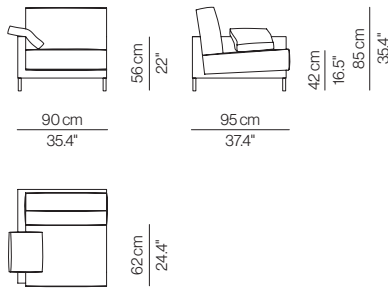

Armchair B1

Armchair B2

Love Seat LWS

Two Seater Sofa S2P

Three Seater Sofa S3P

Four Seater Sofa S4P

Four Seater Sofa XL S4PXL

Pouf PF100

Lateral Element MD1

Love Seat MDBLWS

Two Seater Lateral Elem. MDB2

Three Seater Lateral Elem. MDB3

Four Seater Lateral Elem. MDB4

Four Seater Lateral XL MDB4XL

Central Element MD1

Love Seat Central Elem. MDLWS