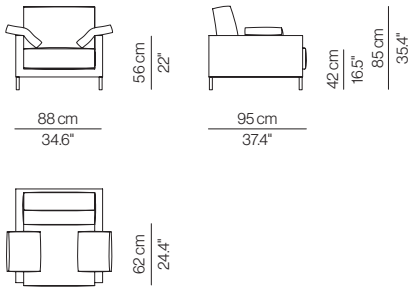

Armchair B1

Armchair B2

Love Seat LWS

Two Seater Sofa S2P

Three Seater Sofa S3P

Four Seater Sofa S4P

Four Seater Sofa XL S4PXL

Pouf PF100

Love Seat / L LWS-L

Two Seater Sofa / L S2P-L

Three Seater Sofa / L S3P-L

Four Seater Sofa / L S4P-L

Four Seater Sofa XL / L S4PXL-L

Cushions CJAUX