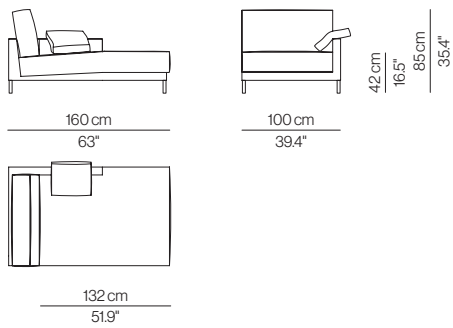

Armchair B1

Armchair B2

Love Seat LWS

Two Seater Sofa S2P

Three Seater Sofa S3P

Four Seater Sofa S4P

Four Seater Sofa XL S4PXL

Pouf PF100

Two Seater Central Elem. MD2

Three Seater Central Elem. MD3

Four Seater Central Elem. MD4

Four Seater Central XL MD4XL

Corner Element RI

Chaise Longue 90 CHL2

Chaise Longue 100 CHL3

Chaise Longue 120 CHL4

Love Seat / L LWS-L

Two Seater Sofa / L S2P-L

Three Seater Sofa / L S3P-L

Four Seater Sofa / L S4P-L

Four Seater Sofa XL / L S4PXL-L

Cushions CJAUX