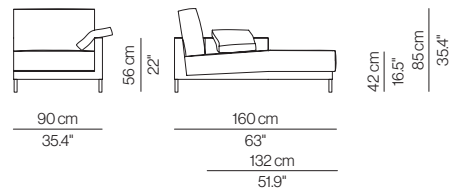

Lateral Element MD1

Love Seat MDBLWS

Two Seater Lateral Elem. MDB2

Three Seater Lateral Elem. MDB3

Four Seater Lateral Elem. MDB4

Four Seater Lateral XL MDB4XL

Central Element MD1

Love Seat Central Elem. MDLWS

Two Seater Central Elem. MD2

Three Seater Central Elem. MD3

Four Seater Central Elem. MD4

Four Seater Central XL MD4XL

Corner Element RI

Chaise Longue 90 CHL2

Chaise Longue 100 CHL3

Chaise Longue 120 CHL4

Love Seat / L LWS-L

Two Seater Sofa / L S2P-L

Three Seater Sofa / L S3P-L

Four Seater Sofa / L S4P-L

Four Seater Sofa XL / L S4PXL-L

Cushions CJAUX