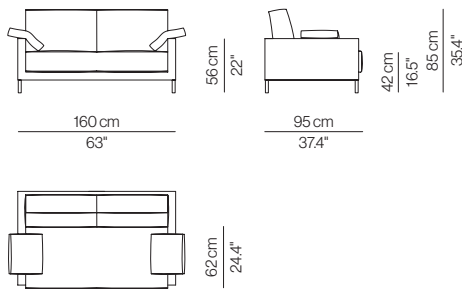

Armchair B1

Armchair B2

Love Seat LWS

Two Seater Sofa S2P

Three Seater Sofa S3P

Four Seater Sofa S4P

Four Seater Sofa XL S4PXL

Pouf PF100

Lateral Element MD1

Love Seat MDBLWS

Two Seater Lateral Elem. MDB2

Three Seater Lateral Elem. MDB3

Four Seater Lateral Elem. MDB4

Four Seater Lateral XL MDB4XL

Central Element MD1

Love Seat Central Elem. MDLWS

Two Seater Central Elem. MD2

Three Seater Central Elem. MD3

Four Seater Central Elem. MD4

Four Seater Central XL MD4XL

Corner Element RI

Chaise Longue 90 CHL2

Chaise Longue 100 CHL3

Chaise Longue 120 CHL4

Love Seat / L LWS-L

Two Seater Sofa / L S2P-L

Three Seater Sofa / L S3P-L

Four Seater Sofa / L S4P-L

Four Seater Sofa XL / L S4PXL-L

Cushions CJAUX