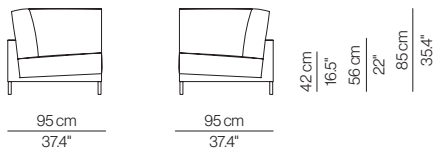

Two Seater Central Elem. MD2

Three Seater Central Elem. MD3

Four Seater Central Elem. MD4

Four Seater Central XL MD4XL

Corner Element RI

Chaise Longue 90 CHL2

Chaise Longue 100 CHL3

Chaise Longue 120 CHL4

Love Seat / L LWS-L

Two Seater Sofa / L S2P-L

Three Seater Sofa / L S3P-L

Four Seater Sofa / L S4P-L

Four Seater Sofa XL / L S4PXL-L

Cushions CJAUX