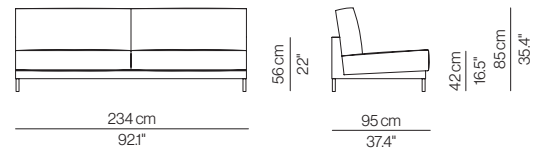

Two Seater Central Elem. MD2

Three Seater Central Elem. MD3

Four Seater Central Elem. MD4

Four Seater Central XL MD4XL

Corner Element RI

Chaise Longue 90 CHL2

Chaise Longue 100 CHL3

Chaise Longue 120 CHL4

Love Seat / L LWS-L

Two Seater Sofa / L S2P-L

Three Seater Sofa / L S3P-L

Four Seater Sofa / L S4P-L

Four Seater Sofa XL / L S4PXL-L

Cushions CJAUX