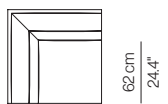

Lateral Element MD1

Love Seat MDBLWS

Two Seater Lateral Elem. MDB2

Three Seater Lateral Elem. MDB3

Four Seater Lateral Elem. MDB4

Four Seater Lateral XL MDB4XL

Central Element MD1

Love Seat Central Elem. MDLWS

Two Seater Central Elem. MD2

Three Seater Central Elem. MD3

Four Seater Central Elem. MD4

Four Seater Central XL MD4XL

Corner Element RI

Chaise Longue 90 CHL2

Chaise Longue 100 CHL3

Chaise Longue 120 CHL4

Love Seat / L LWS-L

Two Seater Sofa / L S2P-L

Three Seater Sofa / L S3P-L

Four Seater Sofa / L S4P-L

Four Seater Sofa XL / L S4PXL-L

Cushions CJAUX