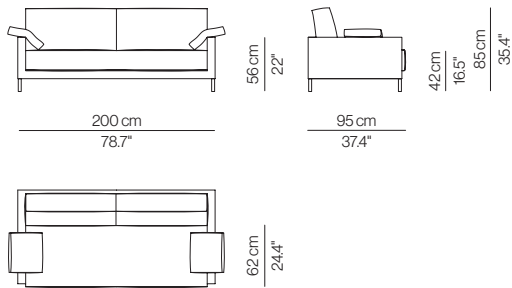

Two Seater Central Elem. MD2

Three Seater Central Elem. MD3

Four Seater Central Elem. MD4

Four Seater Central XL MD4XL

Corner Element RI

Chaise Longue 90 CHL2

Chaise Longue 100 CHL3

Chaise Longue 120 CHL4

Love Seat / L LWS-L

Two Seater Sofa / L S2P-L

Three Seater Sofa / L S3P-L

Four Seater Sofa / L S4P-L

Four Seater Sofa XL / L S4PXL-L

Cushions CJAUX