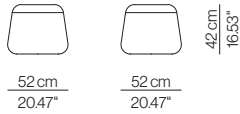

EN Frame made of reinforced flanders pine wood; suspension by means of highquality elastic belts. Monoblock upholstery in CFC-free polyurethane foam with different densities, covered by a duvet filled with goose feathers and micro fibres. Removable upholstery, except leather.

ES Estructura de madera de pino flandes reforzada; suspensión mediante cinchas elásticas de alta calidad. Tapizado monobloque realizado en espuma de poliuretano libre de CFC y varias densidades, cubiertas por edredón de plumas de oca y micro fibras. Tapizado desenfundable, excepto piel.

Pouf PF52