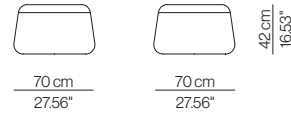

EN Frame made of reinforced flanders pine wood; suspension by means of highquality elastic belts. Monoblock upholstery in CFC-free polyurethane foam with different densities, covered by a duvet filled with goose feathers and micro fibres. Removable upholstery, except leather.

ES Estructura de madera de pino flandes reforzada; suspensión mediante cinchas elásticas de alta calidad. Tapizado monobloque realizado en espuma de poliuretano libre de CFC y varias densidades, cubiertas por edredón de plumas de oca y micro fibras. Tapizado desenfundable, excepto piel.

Pouf PF52

Pouf PF70

Pouf PF120

Pouf PF70x140