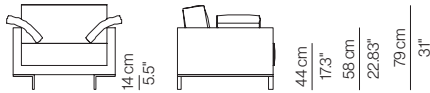

CHOCOLATE

EN Base made of cross-section alsteel tube. Seat and backrest modules, filled with polyurethane foam covered with goose feathers and hollow fibre. Removable upholstery.

Base con patas de sección de tubo de acero.

Módulos de asiento y respaldo, rellenos de goma

ES *de poliuretano recubierta de plumas de oca y fibra hueca. Totalmente desenfundable.*

Armchair B2